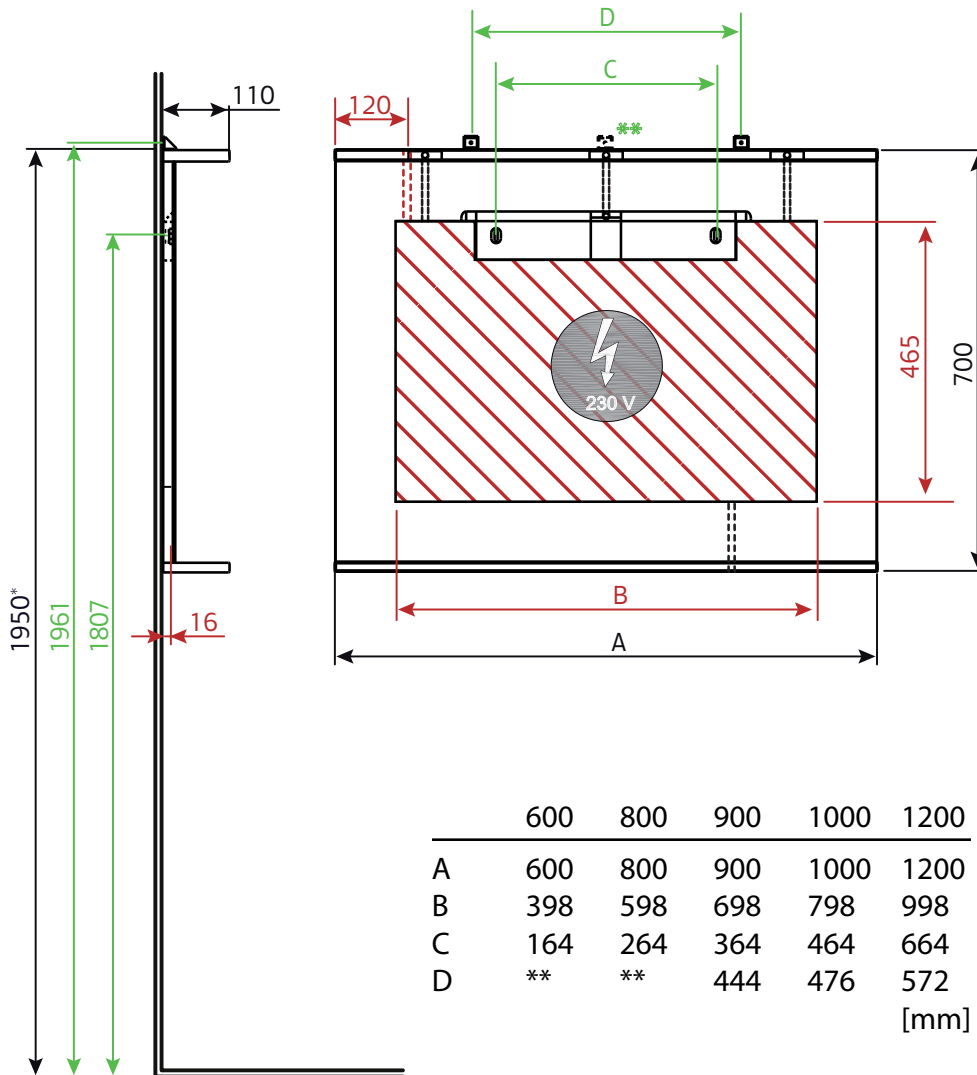

Hafa[®] STORE

Art.nr 1390700, 1390701, 1390702, 1390703,
 1390704, 1390705, 1390706, 1390707,
 1390708, 1390709, 1390710, 1390711, 1390712,
 1390713, 1390714, 1390715, 1390716, 1390717,
 1390718, 1390719, 1390750, 1390751, 1390752,
 1390753, 1390754, 1390755, 1390756,
 1390757, 1390758, 1390759, 1390760, 1390761,
 1390762, 1390763, 1390764, 1390765,
 1390766, 1390767, 1390768, 1390769

	600	800	900	1000	1200
A	600	800	900	1000	1200
B	398	598	698	798	998
C	164	264	364	464	664
D	**	**	444	476	572
					[mm]